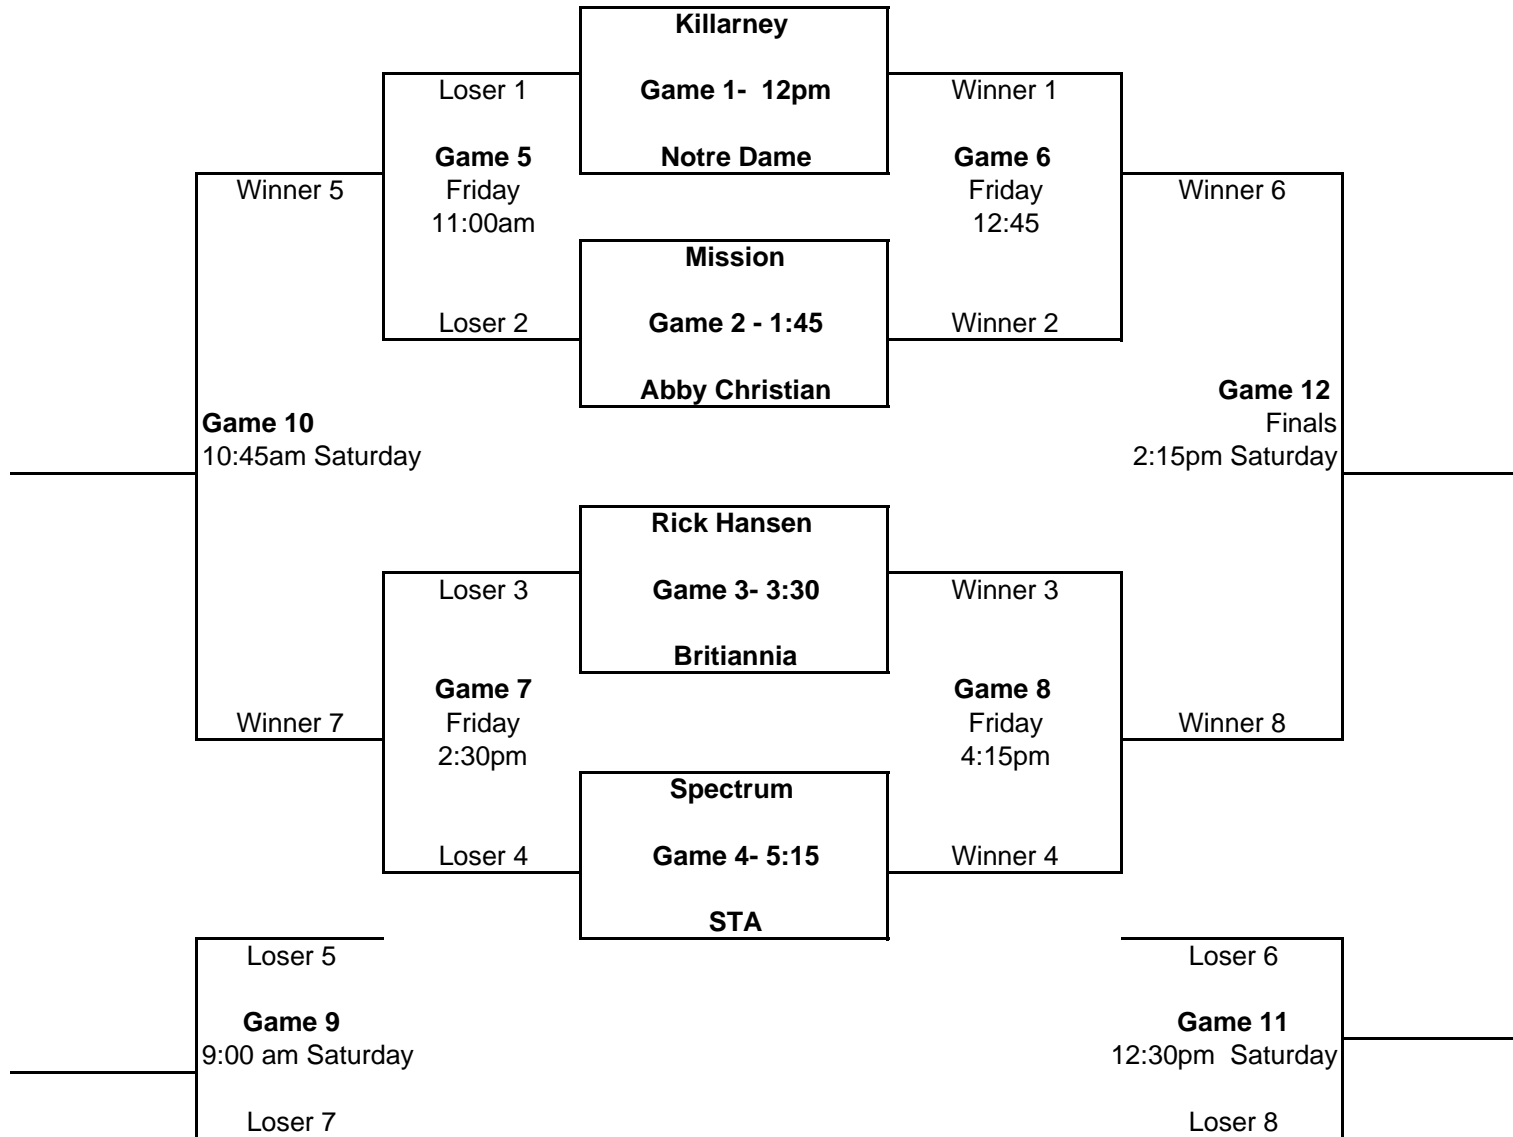

New Year Notre Dame Classic Jan 7-9, 2016

* Home team listed first and will wear White Uniforms