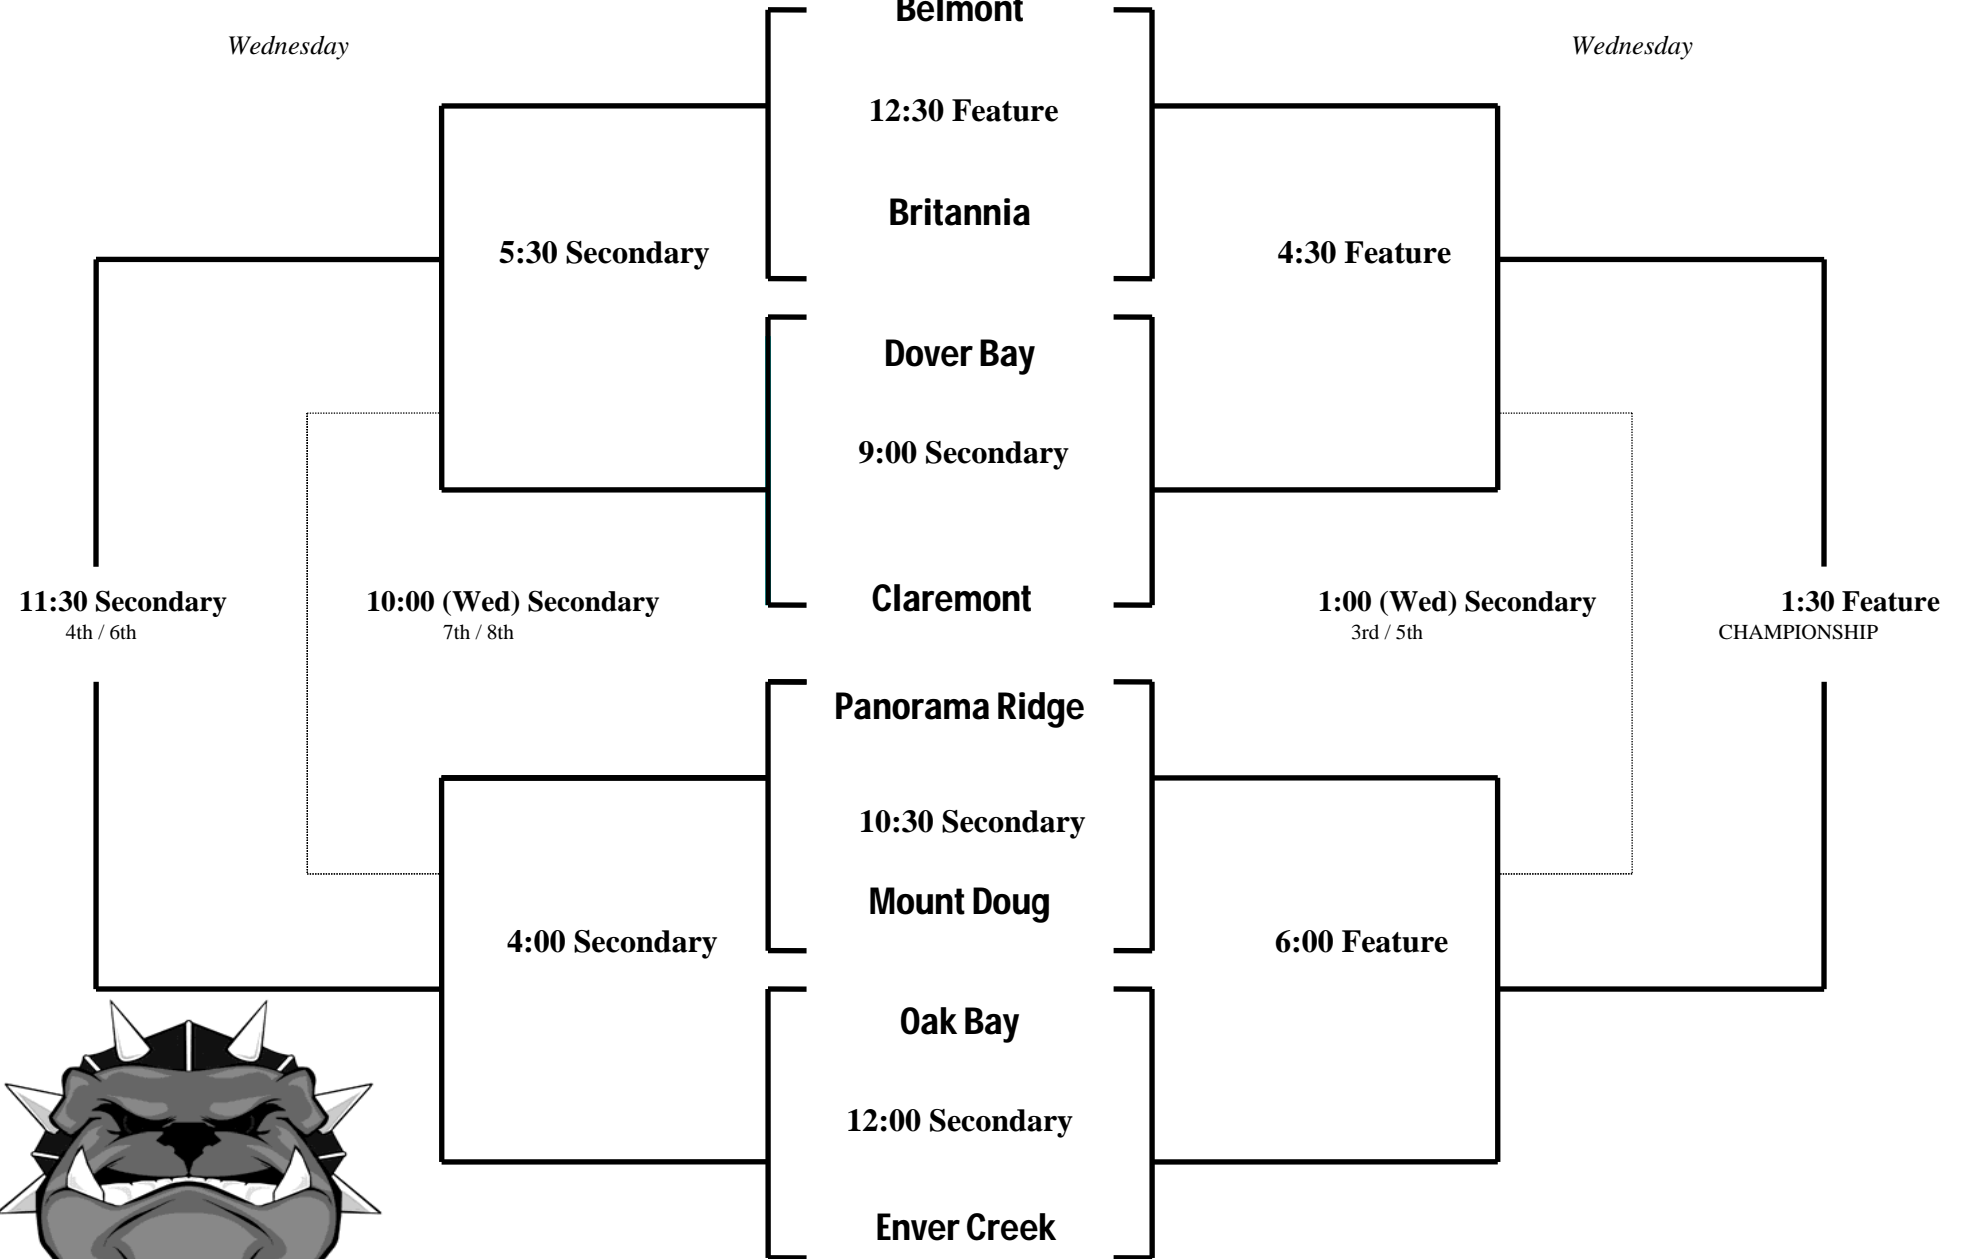

1st ANNUAL BELMONT JR. INVITATIONAL

Tuesday

Tuesday

Tuesday

Wednesday

Wednesday

Top team denotes home team and wears light uniform.