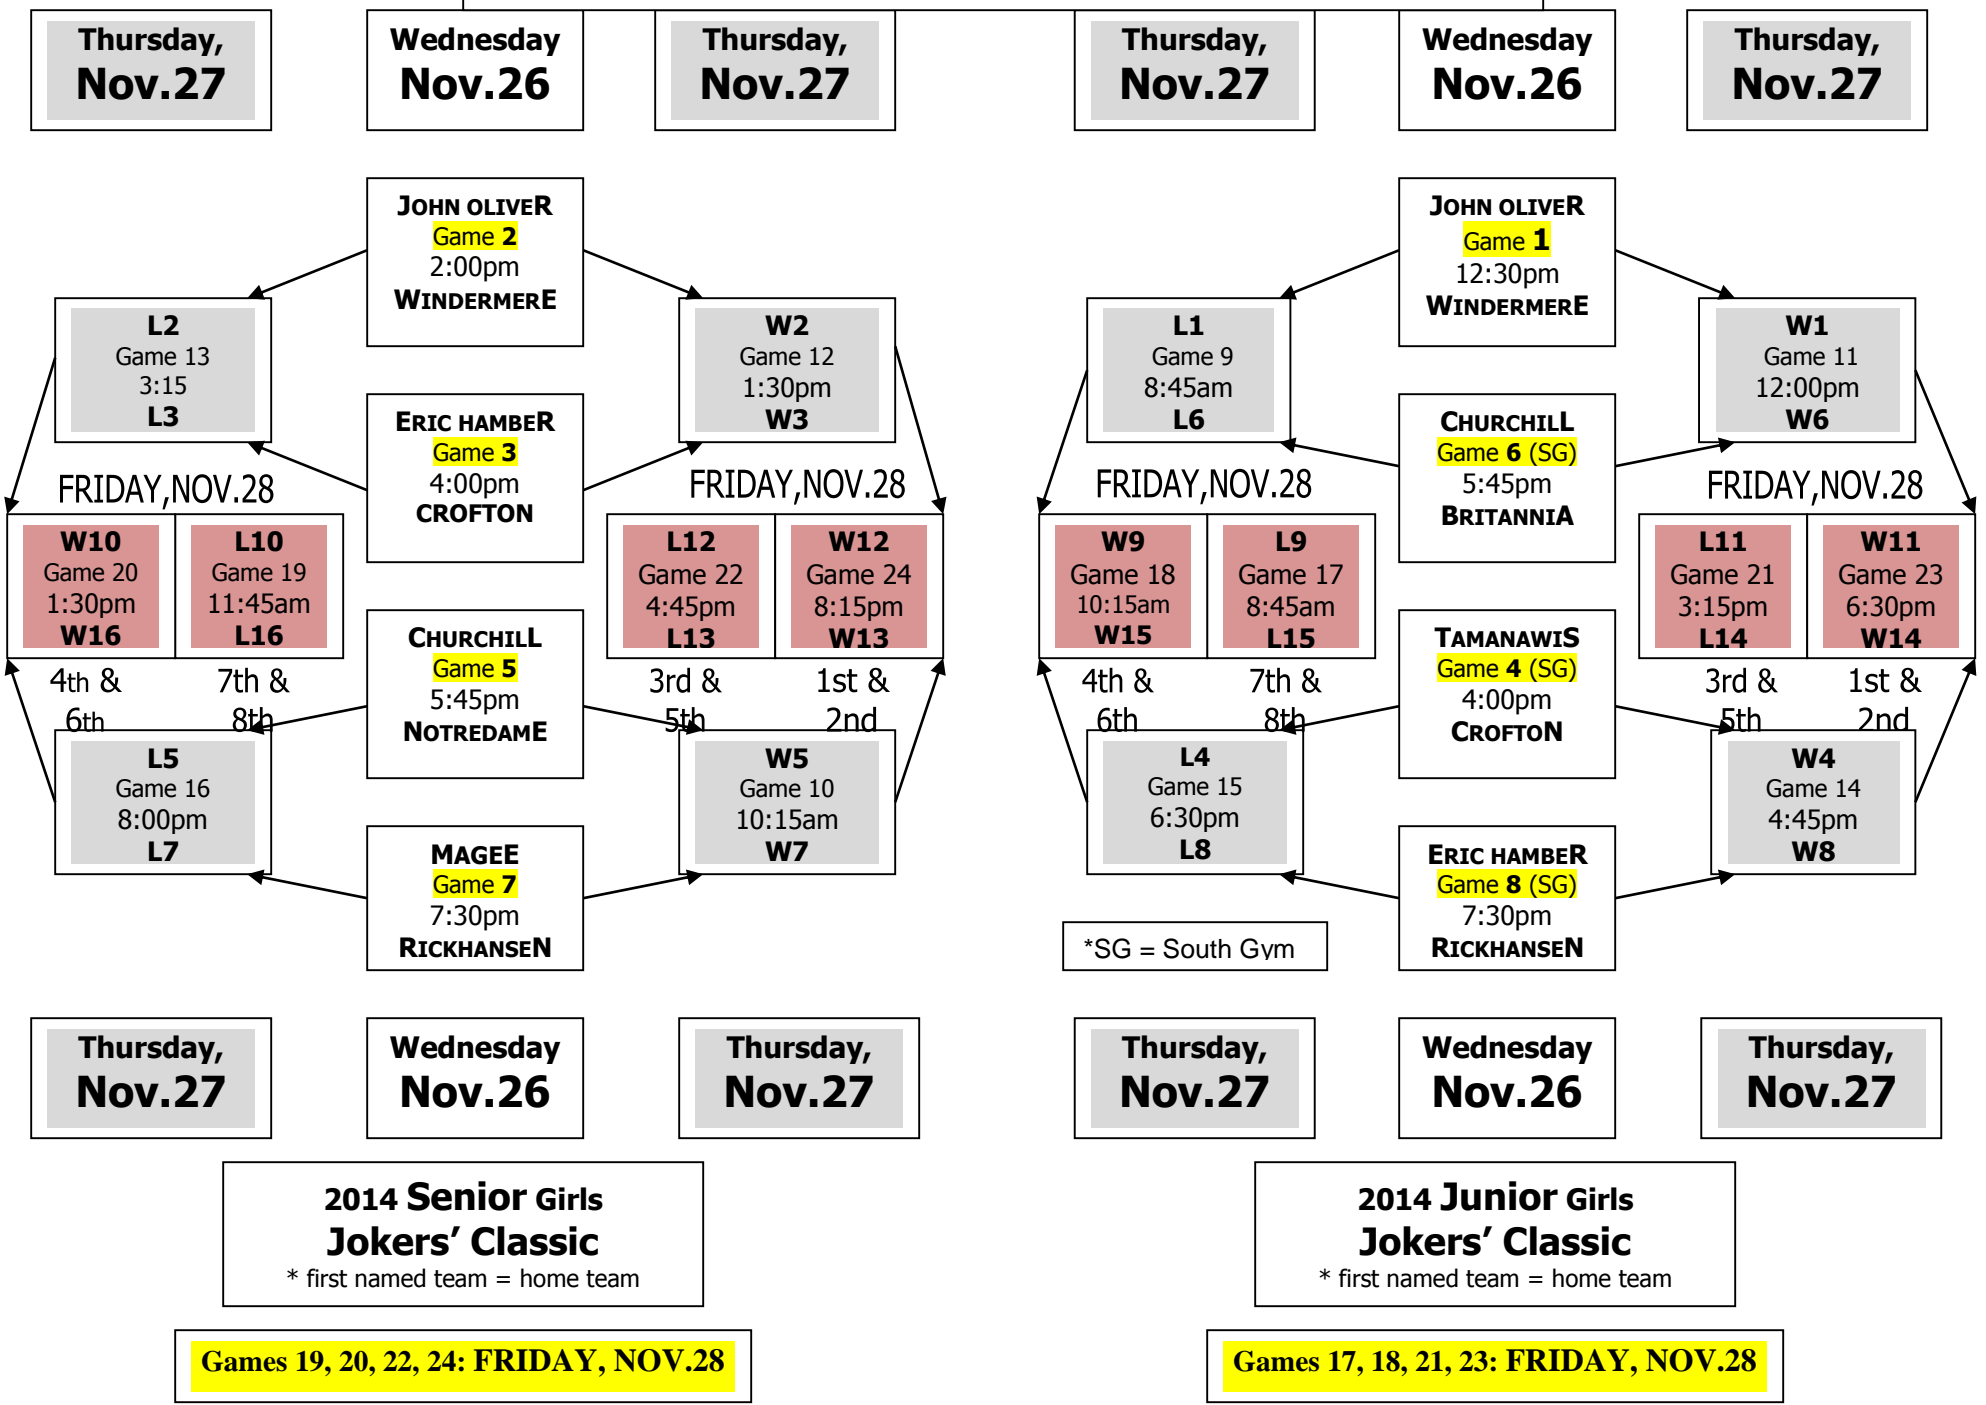

2014 JOKERS CLASSIC – JR & SR GIRLS BASKETBALL TOURNAMENT

WEDNESDAY, NOVEMBER 26, 2014					
TIME	GAME #	HOME	AWAY	LOCATION	LEVEL
12:30PM	1	JOHN OLIVER	WINDERMERE	MAIN GYM	JUNIOR
2:00PM	2	JOHN OLIVER	WINDERMERE	MAIN GYM	SENIOR
4:00PM	3	ERIC HAMBER	CROFTON	MAIN GYM	SENIOR
4:00PM	4	TAMANAWIS	CROFTON	SOUTH GYM	JUNIOR
5:45PM	5	CHURCHILL	NOTRE DAME	MAIN GYM	SENIOR
5:45PM	6	CHURCHILL	BRITANNIA	SOUTH GYM	JUNIOR
7:30PM	7	MAGEE	RICK HANSEN	MAIN GYM	SENIOR
7:30PM	8	ERIC HAMBER	RICK HANSEN	SOUTH GYM	JUNIOR
THURSDAY NOVEMBER 27, 2014					
TIME	GAME #	HOME	AWAY	LOCATION	LEVEL
8:45AM	9	L1	L6	MAIN GYM	JUNIOR
10:15AM	10	W5	W7	MAIN GYM	SENIOR
12:00PM	11	W1	W6	MAIN GYM	JUNIOR
1:30PM	12	W2	W3	MAIN GYM	SENIOR
3:15PM	13	L2	L3	MAIN GYM	SENIOR
4:45PM	14	W4	W8	MAIN GYM	JUNIOR
6:30PM	15	L4	L8	MAIN GYM	JUNIOR
8:00PM	16	L5	L7	MAIN GYM	SENIOR
FRIDAY, NOVEMBER 28, 2014					
TIME	GAME #	HOME	AWAY	LOCATION	LEVEL
8:45AM	17	L9	L15	MAIN GYM	JUNIOR
10:15AM	18	W9	W15	MAIN GYM	JUNIOR
11:45AM	19	L10	L16	MAIN GYM	SENIOR
1:30PM	20	W10	W16	MAIN GYM	SENIOR
3:15PM	21	L11	L14	MAIN GYM	JUNIOR – 3 RD /5 TH
4:45PM	22	L12	L13	MAIN GYM	SENIOR – 3 RD /5 TH
6:30PM	23	W11	W14	MAIN GYM	JUNIOR – 1 ST /2 ND
8:15PM	24	W12	W13	MAIN GYM	SENIOR – 1 ST /2 ND

← **SENIOR** GIRLS **JOKERS CLASSIC** **JUNIOR** GIRLS →

*SG = South Gym