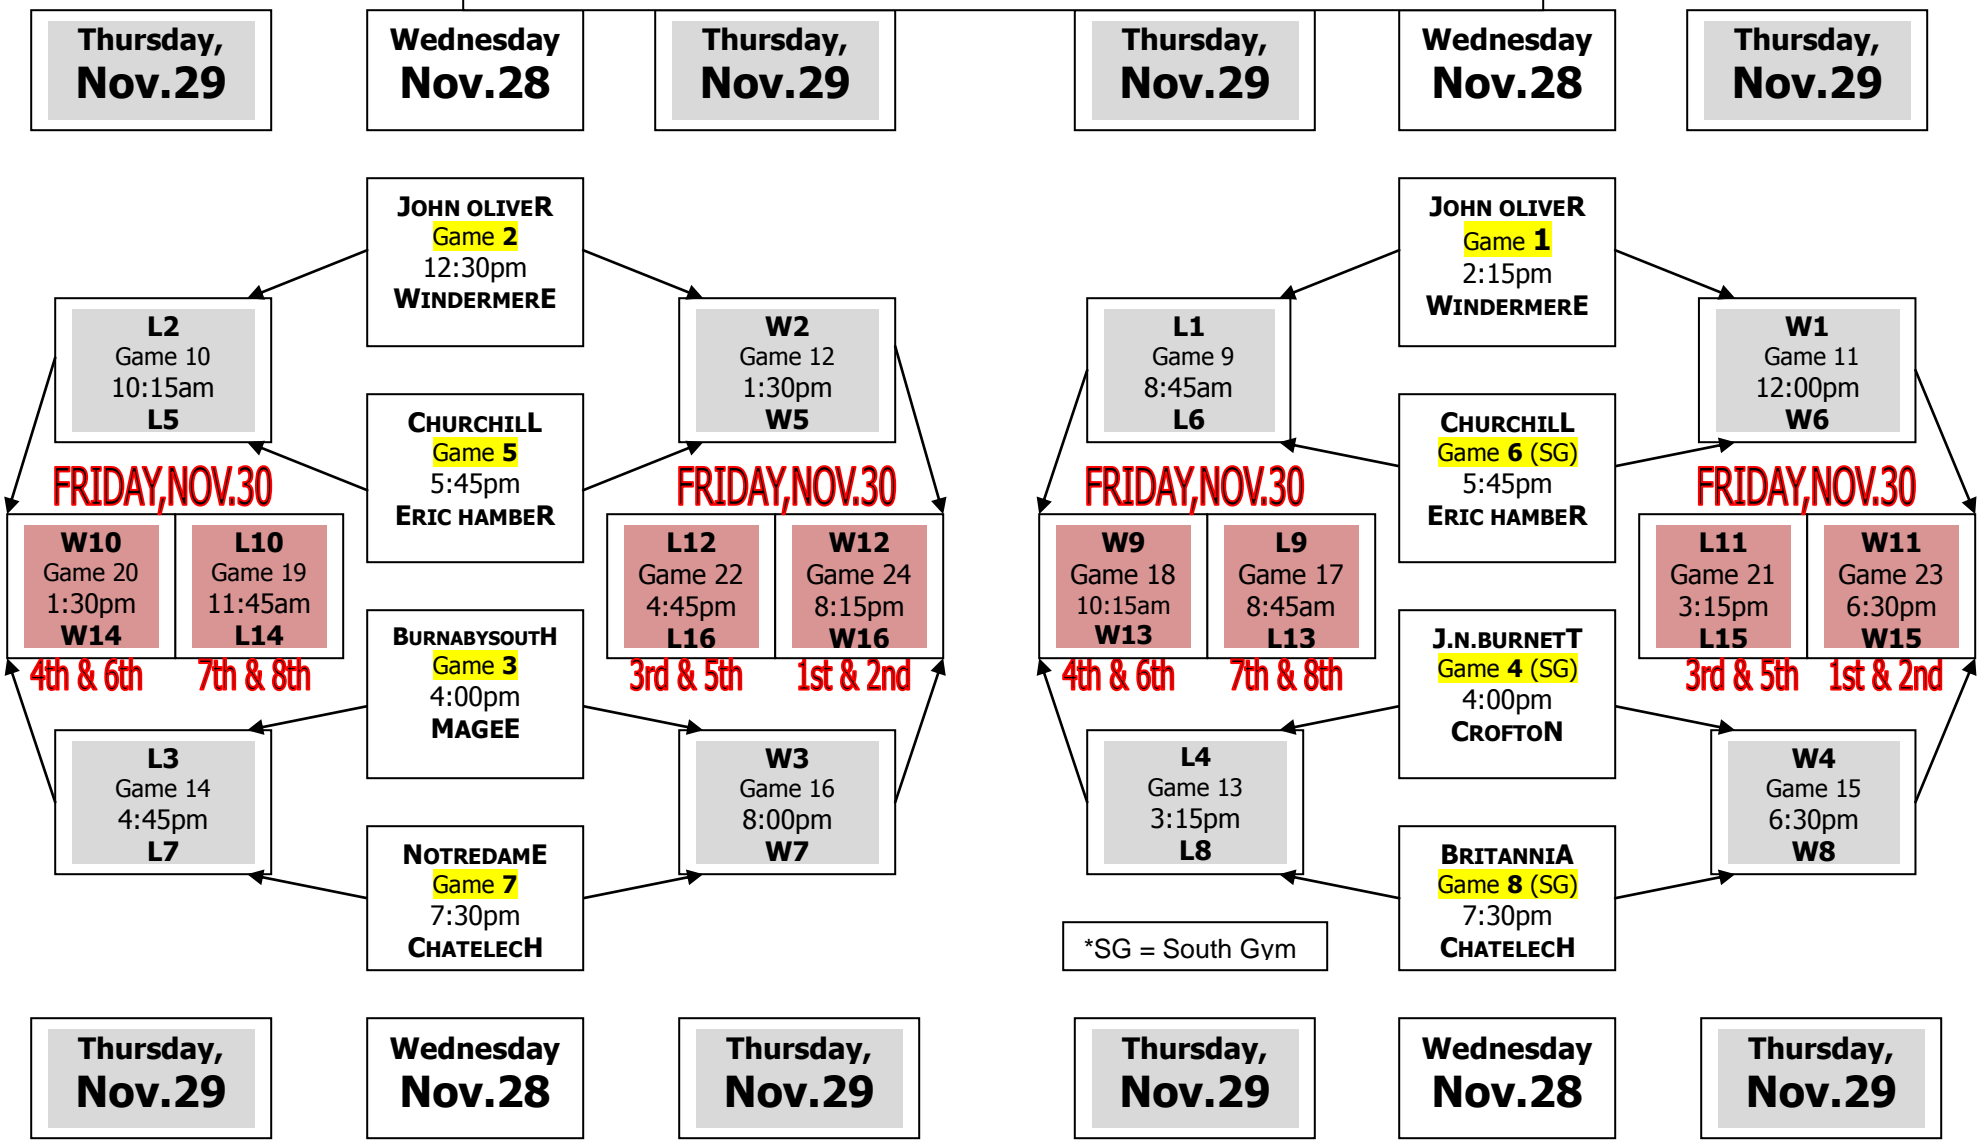

2012 JOKERS CLASSIC – JR & SR GIRLS BASKETBALL TOURNAMENT

WEDNESDAY, NOVEMBER 28, 2012					
TIME	GAME #	HOME	AWAY	LOCATION	LEVEL
12:30PM	1	JOHN OLIVER	WINDERMERE	MAIN GYM	JUNIOR
2:00PM	2	JOHN OLIVER	WINDERMERE	MAIN GYM	SENIOR
4:00PM	3	BURNABY SOUTH	MAGEE	MAIN GYM	SENIOR
4:00PM	4	J.N. BURNETT	CROFTON	SOUTH GYM	JUNIOR
5:45PM	5	CHURCHILL	ERIC HAMBER	MAIN GYM	SENIOR
5:45PM	6	CHURCHILL	ERIC HAMBER	SOUTH GYM	JUNIOR
7:30PM	7	NOTRE DAME	CHATELECH	MAIN GYM	SENIOR
7:30PM	8	BRITANNIA	CHATELECH	SOUTH GYM	JUNIOR
THURSDAY NOVEMBER 29, 2012					
TIME	GAME #	HOME	AWAY	LOCATION	LEVEL
8:45AM	9	L1	L6	MAIN GYM	JUNIOR
10:15AM	10	L2	L5	MAIN GYM	SENIOR
12:00PM	11	W1	W6	MAIN GYM	JUNIOR
1:30PM	12	W2	W5	MAIN GYM	SENIOR
3:15PM	13	L4	L8	MAIN GYM	JUNIOR
4:45PM	14	L3	L7	MAIN GYM	SENIOR
6:30PM	15	W4	W8	MAIN GYM	JUNIOR
8:00PM	16	W3	W7	MAIN GYM	SENIOR
FRIDAY, NOVEMBER 30, 2012					
TIME	GAME #	HOME	AWAY	LOCATION	LEVEL
8:45AM	17	L9	L13	MAIN GYM	JUNIOR
10:15AM	18	W9	W13	MAIN GYM	JUNIOR
11:45AM	19	L10	L14	MAIN GYM	SENIOR
1:30PM	20	W10	W14	MAIN GYM	SENIOR
3:15PM	21	L13	L15	MAIN GYM	JUNIOR – 3 RD /5 TH
4:45PM	22	L12	L16	MAIN GYM	SENIOR – 3 RD /5 TH
6:30PM	23	W11	W15	MAIN GYM	JUNIOR – 1 ST /2 ND
8:15PM	24	W12	W16	MAIN GYM	SENIOR – 1 ST /2 ND

← **SENIOR** GIRLS **JOKERS CLASSIC** **JUNIOR** GIRLS →

2012 Senior Girls Jokers' Classic
* first named team = home team

2012 Junior Girls Jokers' Classic
* first named team = home team

Games 19, 20, 22, 24: FRIDAY, NOV.30

Games 17, 18, 21, 23: FRIDAY, NOV.30