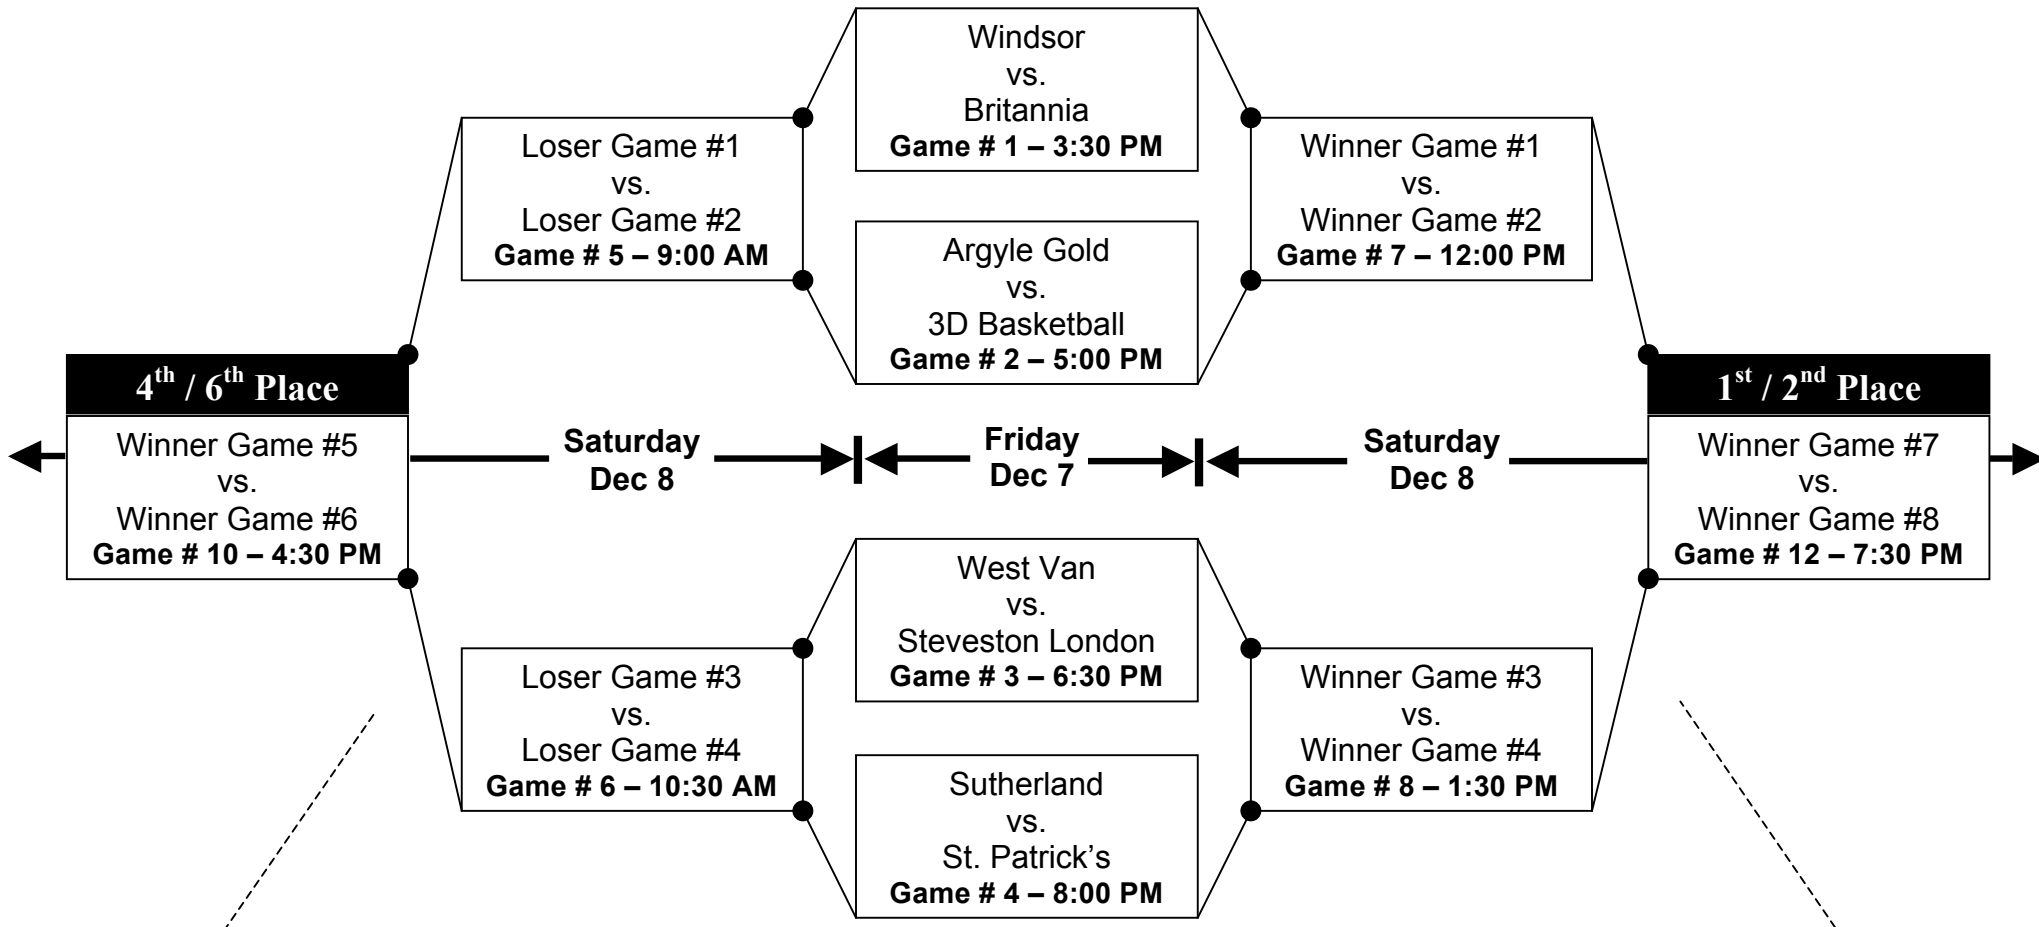

# CAPILANO UNIVERSITY QUEENS OF THE COURT BANTAM GIRLS (GOLD DIVISION)

ALL GAMES PLAYED AT ARGYLE SECONDARY LARGE GYM

### PLAYERS & COACHES:

- The top team listed is the home team and will wear white uniforms for each game;
- Please arrive at the gym at least 30 minutes prior to your scheduled starting time;
- All teams are required to bring their own warm-up balls.

**7<sup>th</sup> / 8<sup>th</sup> Place**  
Loser Game #5  
vs.  
Loser Game #6  
**Game # 9 - 3:00 PM**

**3<sup>rd</sup> / 5<sup>th</sup> Place**  
Loser Game #7  
vs.  
Loser Game #8  
**Game # 11 - 6:00 PM**

**4<sup>th</sup> / 6<sup>th</sup> Place**  
Winner Game #5  
vs.  
Winner Game #6  
**Game # 10 - 4:30 PM**

**1<sup>st</sup> / 2<sup>nd</sup> Place**  
Winner Game #7  
vs.  
Winner Game #8  
**Game # 12 - 7:30 PM**