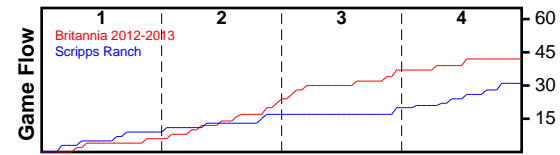

Britannia 2012-2013

12/29/12 Britannia 2012-2013 at Scripps Ranch

	1	2	3	4	T
Britannia 2012-	6	16	15	5	42
Scripps Ranch	9	8	3	11	31

#	Name	G	MIN	FGM	FGA	FG%	2PM	2PA	2P%	3PM	3PA	3P%	FTM	FTA	FT%	OREB	DREB	REB	AST	STL	BLK	DEF	TO	PF	CHG	PM	PTS
4	Angie Banh	1	18	0	4	.000	0	2	.000	0	2	.000	0	0	.000	0	2	2	0	1	0	0	0	1	0	8	0
5	Ashley dela Cruz Yip	1	25	2	9	.222	2	8	.250	0	1	.000	0	1	.000	0	2	2	3	2	0	0	1	0	0	9	4
6	Hyacinth Segundo	1	4	0	0	.000	0	0	.000	0	0	.000	0	0	.000	0	0	0	0	1	0	0	1	1	0	-3	0
7	Naomi Morcilla	1	25	5	9	.556	4	7	.571	1	2	.500	0	0	.000	0	2	2	1	0	1	2	2	4	0	13	11
9	Leena Yamaguchi	1	11	0	2	.000	0	1	.000	0	1	.000	0	0	.000	1	0	1	0	1	0	0	0	2	0	8	0
10	Shaniece Angus	1	5	0	0	.000	0	0	.000	0	0	.000	0	0	.000	0	2	2	0	0	0	0	0	0	0	-4	0
12	Kini Do	1	15	2	3	.667	1	1	1.000	1	2	.500	0	0	.000	0	1	1	0	0	0	2	3	0	0	3	5
14	Vanessa Parnell	1	5	0	2	.000	0	1	.000	0	1	.000	0	0	.000	1	0	1	0	1	0	0	3	1	0	-3	0
15	Amanda Young	0	0	0	0	.000	0	0	.000	0	0	.000	0	0	.000	0	0	0	0	0	0	0	0	0	0	0	0
23	Jilliane Vina	1	29	3	13	.231	3	9	.333	0	4	.000	0	2	.000	0	3	3	3	1	0	1	3	3	0	9	6
25	Amy Yang	0	0	0	0	.000	0	0	.000	0	0	.000	0	0	.000	0	0	0	0	0	0	0	0	0	0	0	0
33	Helen Wilson	1	28	7	18	.389	7	14	.500	0	4	.000	2	4	.500	8	8	16	0	1	1	1	2	2	0	15	16
	TEAM	0	0	0	0	.000	0	0	.000	0	0	.000	0	0	.000	0	0	0	0	0	0	0	0	0	0	0	0
	TOTALS	1	32	19	60	.317	17	43	.395	2	17	.118	2	7	.286	10	20	30	7	8	2	6	15	14	0	11	42