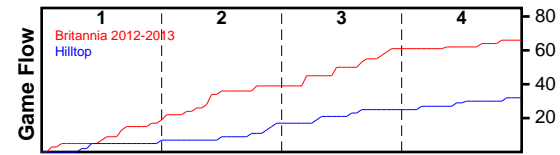

# Britannia 2012-2013

12/27/12 Britannia 2012-2013 at Hilltop

	1	2	3	4	T
Britannia 2012-	19	20	22	5	66
Hilltop	5	12	8	7	32

#	Name	G	MIN	FGM	FGA	FG%	2PM	2PA	2P%	3PM	3PA	3P%	FTM	FTA	FT%	OREB	DREB	REB	AST	STL	BLK	DEF	TO	PF	CHG	PM	PTS
4	Angie Banh	1	17	0	3	.000	0	1	.000	0	2	.000	0	0	.000	0	2	2	1	1	0	0	2	0	0	13	0
5	Ashley dela Cruz Yip	1	20	5	11	.455	4	9	.444	1	2	.500	0	0	.000	0	2	2	4	3	0	2	1	0	0	25	11
6	Hyacinth Segundo	1	8	1	4	.250	0	1	.000	1	3	.333	0	0	.000	0	1	1	0	0	0	0	0	1	0	-8	3
7	Naomi Morcilla	1	21	5	11	.455	3	8	.375	2	3	.667	0	0	.000	1	0	1	1	3	0	0	4	1	0	31	12
9	Leena Yamaguchi	1	18	1	3	.333	1	3	.333	0	0	.000	1	3	.333	3	5	8	1	1	1	1	2	1	0	16	3
10	Shaniece Angus	1	12	1	1	1.000	1	1	1.000	0	0	.000	0	0	.000	1	1	2	0	0	0	1	4	1	0	8	2
12	Kini Do	1	12	3	6	.500	2	3	.667	1	3	.333	0	0	.000	0	0	0	3	3	0	0	1	0	0	22	7
14	Vanessa Parnell	1	11	1	5	.200	1	5	.200	0	0	.000	0	2	.000	0	0	0	0	0	0	1	1	0	0	-2	2
15	Amanda Young	0	0	0	0	.000	0	0	.000	0	0	.000	0	0	.000	0	0	0	0	0	0	0	0	0	0	0	0
23	Jilliane Vina	1	24	7	9	.778	7	9	.778	0	0	.000	3	4	.750	1	3	4	4	4	0	0	1	0	0	43	17
25	Amy Yang	0	0	0	0	.000	0	0	.000	0	0	.000	0	0	.000	0	0	0	0	0	0	0	0	0	0	0	0
33	Helen Wilson	1	21	4	11	.364	3	9	.333	1	2	.500	0	0	.000	7	3	10	2	5	0	1	5	2	0	27	9
	TEAM	0	0	0	0	.000	0	0	.000	0	0	.000	0	0	.000	0	0	0	0	0	0	0	0	0	0	0	0
	<b>TOTALS</b>	1	32	28	64	.438	22	49	.449	6	15	.400	4	9	.444	13	17	30	16	20	1	6	21	6	0	34	66