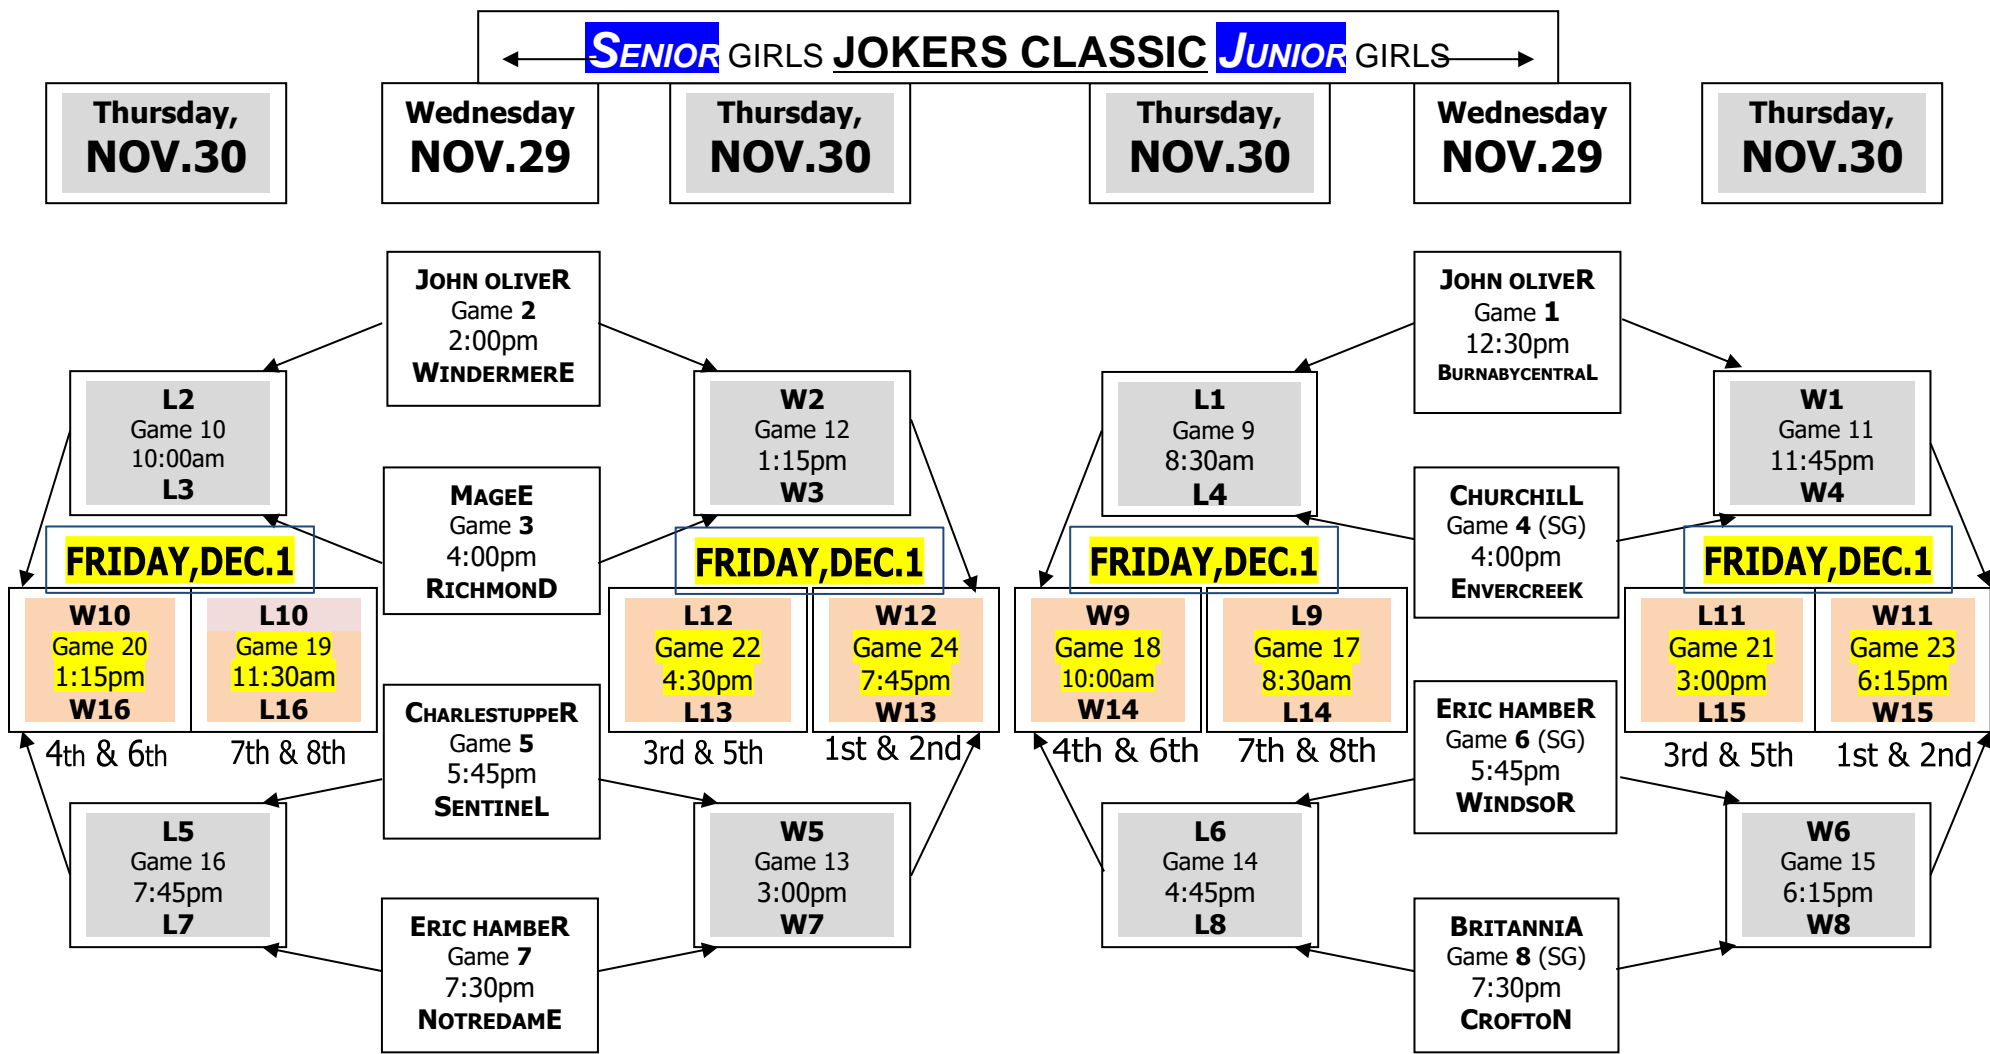

**2017 JOKERS CLASSIC – JR & SR GIRLS BASKETBALL TOURNAMENT**

<b>WEDNESDAY, NOVEMBER 29, 2017</b>					
TIME	GAME #	HOME	AWAY	LOCATION	LEVEL
12:30PM	1	JOHN OLIVER	BURNABY CENTRAL	MAIN GYM	JUNIOR
2:00PM	2	JOHN OLIVER	WINDERMERE	MAIN GYM	SENIOR
4:00PM	3	MAGEE	RICHMOND	MAIN GYM	SENIOR
4:00PM	4	CHURCHILL	ENVER CREEK	SOUTH GYM	JUNIOR
5:45PM	5	CHARLES TUPPER	SENTINEL	MAIN GYM	SENIOR
5:45PM	6	ERIC HAMBER	WINDSOR	SOUTH GYM	JUNIOR
7:30PM	7	ERIC HAMBER	NOTRE DAME	MAIN GYM	SENIOR
7:30PM	8	BRITANNIA	CROFTON HOUSE	SOUTH GYM	JUNIOR
<b>THURSDAY NOVEMBER 30, 2017</b>					
TIME	GAME #	HOME	AWAY	LOCATION	LEVEL
8:30AM	9	L1	L4	MAIN GYM	JUNIOR
10:00AM	10	L2	L3	MAIN GYM	SENIOR
11:45AM	11	W1	W4	MAIN GYM	JUNIOR
1:15PM	12	W2	W3	MAIN GYM	SENIOR
3:00PM	13	W5	W7	MAIN GYM	SENIOR
4:45PM	14	L6	L8	MAIN GYM	JUNIOR
6:15PM	15	W6	W8	MAIN GYM	JUNIOR
7:45PM	16	L5	L7	MAIN GYM	SENIOR
<b>FRIDAY, DECEMBER 1, 2017</b>					
TIME	GAME #	HOME	AWAY	LOCATION	LEVEL
8:30AM	17	L9	L14	MAIN GYM	JUNIOR
10:00AM	18	W9	W14	MAIN GYM	JUNIOR
11:30AM	19	L10	L16	MAIN GYM	SENIOR
1:15PM	20	W10	W16	MAIN GYM	SENIOR
3:00PM	21	L11	L15	MAIN GYM	JUNIOR – 3 <sup>RD</sup> /5 <sup>TH</sup>
4:30PM	22	L12	L13	MAIN GYM	SENIOR – 3 <sup>RD</sup> /5 <sup>TH</sup>
6:15PM	23	W11	W15	MAIN GYM	JUNIOR – 1 <sup>ST</sup> /2 <sup>ND</sup>
7:45PM	24	W12	W13	MAIN GYM	SENIOR – 1 <sup>ST</sup> /2 <sup>ND</sup>

← **SENIOR** GIRLS **JOKERS CLASSIC** **JUNIOR** GIRLS →

\*SG = South Gym  
GAME 4,6,8  
WED.NOV.29 ONLY

**2017 Senior Girls  
Jokers' Classic**  
\* first named team = home team

**2017 Junior Girls  
Jokers' Classic**  
\* first named team = home team

**Games 19, 20, 22, 24: FRIDAY, DEC.1**

**Games 17, 18, 21, 23: FRIDAY, DEC.1**