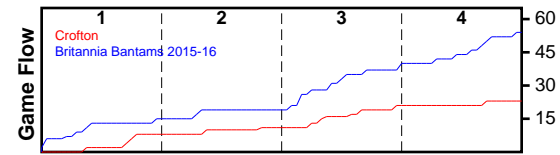

Britannia Bantams 2015-16

12/1/15 Crofton at Britannia Bantams 2015-16

	1	2	3	4	T
Crofton	8	3	10	2	23
Britannia Bantams	15	4	21	14	54

#	Name	G	MIN	FGM	FGA	FG%	2PM	2PA	2P%	3PM	3PA	3P%	FTM	FTA	FT%	OREB	DREB	REB	AST	STL	BLK	DEF	TO	PF	CHG	PM	PTS
3	Surprise Munie	1	24	5	11	.455	5	11	.455	0	0	.000	0	0	.000	0	0	0	0	0	0	0	0	1	0	20	10
4	Ashley Brooks	1	23	0	5	.000	0	5	.000	0	0	.000	0	0	.000	0	0	0	0	0	0	0	0	0	0	23	0
6	Shemaiah Abayato	1	23	5	13	.385	5	13	.385	0	0	.000	3	4	.750	0	0	0	0	0	0	0	0	2	0	19	13
10	Iftu Taju	1	20	6	12	.500	6	12	.500	0	0	.000	1	2	.500	0	0	0	0	0	0	0	0	1	0	16	13
13	Margaret Dixon	1	25	1	9	.111	1	9	.111	0	0	.000	0	0	.000	0	0	0	0	0	0	0	0	0	0	24	2
19	Annie Le	1	21	1	2	.500	1	2	.500	0	0	.000	0	0	.000	0	0	0	0	0	0	0	0	0	0	24	2
23	Tiana Sacco	1	27	7	14	.500	7	14	.500	0	0	.000	0	0	.000	0	0	0	0	0	0	0	0	0	0	29	14
	TEAM	0	0	0	0	.000	0	0	.000	0	0	.000	0	0	.000	0	0	0	0	0	0	0	0	0	0	0	0
	TOTALS	1	32	25	66	.379	25	66	.379	0	0	.000	4	6	.667	0	0	0	0	0	0	0	0	4	0	31	54

Crofton

12/1/15 Crofton at Britannia Bantams 2015-16

	1	2	3	4	T
Crofton	8	3	10	2	23
Britannia Bantams	15	4	21	14	54

#	Name	G	MIN	FGM	FGA	FG%	2PM	2PA	2P%	3PM	3PA	3P%	FTM	FTA	FT%	OREB	DREB	REB	AST	STL	BLK	DEF	TO	PF	CHG	PM	PTS
1		1	32	5	14	.357	5	14	.357	0	0	.000	0	0	.000	0	0	0	0	0	0	0	0	2	0	-31	10
2		1	32	0	0	.000	0	0	.000	0	0	.000	1	2	.500	0	0	0	0	0	0	0	0	1	0	-31	1
3		1	32	4	7	.571	4	7	.571	0	0	.000	2	3	.667	0	0	0	0	0	0	0	0	3	0	-31	10
4		1	32	1	16	.062	1	16	.062	0	0	.000	0	2	.000	0	0	0	0	0	0	0	0	2	0	-31	2
	TEAM	0	0	0	0	.000	0	0	.000	0	0	.000	0	0	.000	0	0	0	0	0	0	0	0	0	0	0	0
	TOTALS	1	32	10	37	.270	10	37	.270	0	0	.000	3	7	.429	0	0	0	0	0	0	0	0	8	0	-31	23