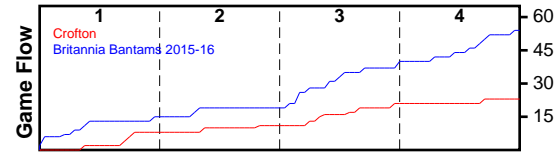

Britannia Bantams 2015-16

12/1/15 Crofton at Britannia Bantams 2015-16

	1	2	3	4	T
Crofton	8	3	10	2	23
Britannia Bantams	15	4	21	14	54

#	Name	G	MIN	FGM	FGA	FG%	2PM	2PA	2P%	3PM	3PA	3P%	FTM	FTA	FT%	OREB	DREB	REB	AST	STL	BLK	DEF	TO	PF	CHG	PM	PTS
3	Surprise Munie	1	24	5	11	.455	5	11	.455	0	0	.000	0	0	.000	0	0	0	0	0	0	0	0	1	0	20	10
4	Ashley Brooks	1	23	0	5	.000	0	5	.000	0	0	.000	0	0	.000	0	0	0	0	0	0	0	0	0	0	23	0
6	Shemaiah Abayato	1	23	5	13	.385	5	13	.385	0	0	.000	3	4	.750	0	0	0	0	0	0	0	0	2	0	19	13
10	Iftu Taju	1	20	6	12	.500	6	12	.500	0	0	.000	1	2	.500	0	0	0	0	0	0	0	0	1	0	16	13
13	Margaret Dixon	1	25	1	9	.111	1	9	.111	0	0	.000	0	0	.000	0	0	0	0	0	0	0	0	0	0	24	2
19	Annie Le	1	21	1	2	.500	1	2	.500	0	0	.000	0	0	.000	0	0	0	0	0	0	0	0	0	0	24	2
23	Tiana Sacco	1	27	7	14	.500	7	14	.500	0	0	.000	0	0	.000	0	0	0	0	0	0	0	0	0	0	29	14
	TEAM	0	0	0	0	.000	0	0	.000	0	0	.000	0	0	.000	0	0	0	0	0	0	0	0	0	0	0	0
	TOTALS	1	32	25	66	.379	25	66	.379	0	0	.000	4	6	.667	0	0	0	0	0	0	0	0	4	0	31	54

Crofton

12/1/15 Crofton at Britannia Bantams 2015-16

	1	2	3	4	T
Crofton	8	3	10	2	23
Britannia Bantams	15	4	21	14	54

#	Name	G	MIN	FGM	FGA	FG%	2PM	2PA	2P%	3PM	3PA	3P%	FTM	FTA	FT%	OREB	DREB	REB	AST	STL	BLK	DEF	TO	PF	CHG	PM	PTS
1		1	32	5	14	.357	5	14	.357	0	0	.000	0	0	.000	0	0	0	0	0	0	0	0	2	0	-31	10
2		1	32	0	0	.000	0	0	.000	0	0	.000	1	2	.500	0	0	0	0	0	0	0	0	1	0	-31	1
3		1	32	4	7	.571	4	7	.571	0	0	.000	2	3	.667	0	0	0	0	0	0	0	0	3	0	-31	10
4		1	32	1	16	.062	1	16	.062	0	0	.000	0	2	.000	0	0	0	0	0	0	0	0	2	0	-31	2
	TEAM	0	0	0	0	.000	0	0	.000	0	0	.000	0	0	.000	0	0	0	0	0	0	0	0	0	0	0	0
	TOTALS	1	32	10	37	.270	10	37	.270	0	0	.000	3	7	.429	0	0	0	0	0	0	0	0	8	0	-31	23