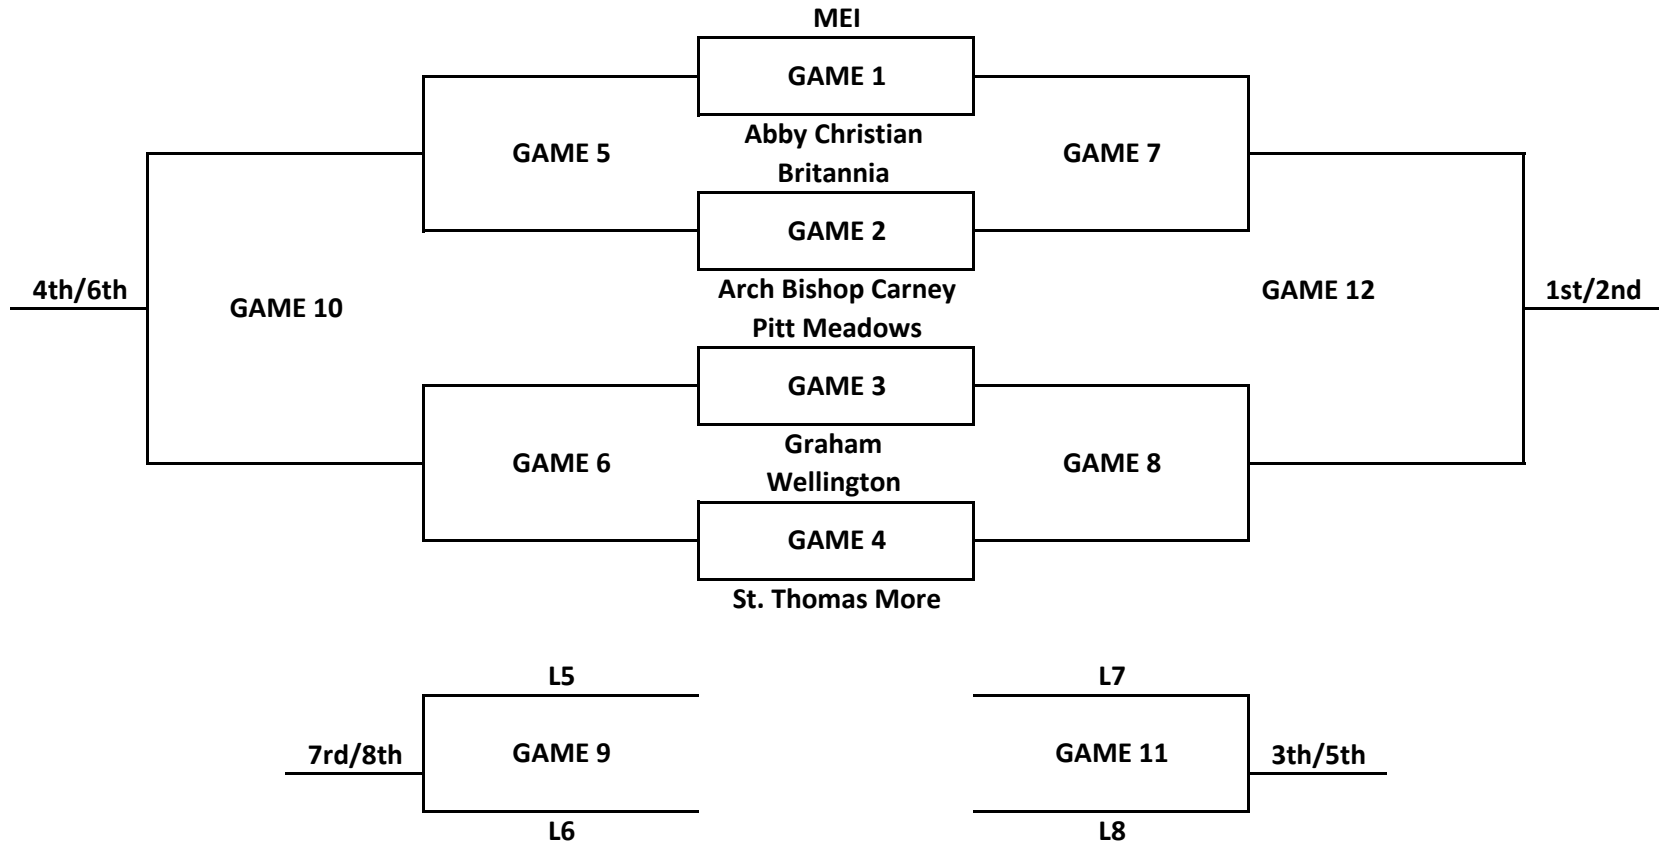

Graham Grizzlies "AA Show Case" Invitational Tournament

December 14 & 15th, 2012

2011 GW Graham Invitational

Dec 15th- 17th, 2012

Thursday

Time	Game #	Team 1	Team 2	Location	Score
8:00	B1	St. Thomas Aquinas	Pacific Academy	MAIN GYM	
9:45	B2	Arch Bishop Carney	Devliew	MAIN GYM	
11:30	B3	Graham	Westsyde	MAIN GYM	
1:15	B4	Kelowna Christian	Princess Margaret	MAIN GYM	
3:00	B5	Holy Cross		MAIN GYM	
4:45	B6	South Okanagan		MAIN GYM	
6:30	B7	Elphinstone		MAIN GYM	
8:15	B8	King George		MAIN GYM	

Friday

Time	Game #	Team 1	Team 2	Location	Score
8:00	G1	MEI	Abby Christian	MAIN GYM	
9:45	G2	Britannia	Arch Bishop Carney	MAIN GYM	
11:30	G3	Pitt Meadows	Graham	MAIN GYM	
1:15	G4	Wellington	St. Thomas More	MAIN GYM	
1:15	B9			2nd GYM	
3:00	B11			MAIN GYM	
3:00	B10			2nd GYM	
4:45	B12			MAIN GYM	
4:45	G5			2nd GYM	
6:30	B13			MAIN GYM	
6:30	G6			2nd GYM	
8:15	B14			MAIN GYM	

Saturday

Time	Game #	Team 1	Team 2	Location	Score
8:00	B15			MAIN GYM	
9:45	G7			MAIN GYM	
11:30	G8			MAIN GYM	
11:30	B16			2nd GYM	
1:15	B17			MAIN GYM	
1:15	G9			2nd GYM	
3:00	B18			MAIN GYM	
3:00	G10			2nd GYM	
4:45	B19			MAIN GYM	
4:45	G11			2nd GYM	
6:30	G12			MAIN GYM	
8:15	B20			MAIN GYM	