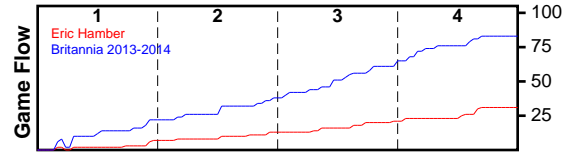

Eric Hamber

12/31/70 Eric Hamber vs Britannia @ E.H. 2013-2014

	1	2	3	4	T
Eric Hamber	7	6	8	10	31
Britannia 2013-	22	16	23	22	83