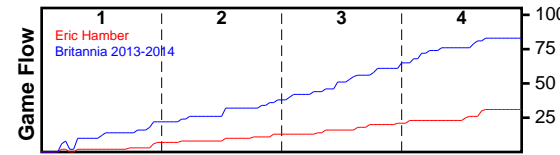

Britannia 2013-2014

12/31/70 Eric Hamber vs Britannia @ E.H. 2013-2014

	1	2	3	4	T
Eric Hamber	7	6	8	10	31
Britannia 2013-	22	16	23	22	83

#	Name	G	MIN	FGM	FGA	FG%	2PM	2PA	2P%	3PM	3PA	3P%	FTM	FTA	FT%	OREB	DREB	REB	AST	STL	BLK	DEF	TO	PF	CHG	PM	PTS
0	Jereena Oracion	0	0	0	0	.000	0	0	.000	0	0	.000	0	0	.000	0	0	0	0	0	0	0	0	0	0	0	0
5	Angela Ngo	1	19	4	11	.364	4	10	.400	0	1	.000	1	2	.500	0	2	2	1	1	0	0	5	3	0	13	9
6	Julian Duong	1	28	8	20	.400	8	18	.444	0	2	.000	6	8	.750	1	3	4	0	2	0	0	1	3	0	45	22
7	Naomi Morcilla	1	33	10	17	.588	9	15	.600	1	2	.500	0	0	.000	1	0	1	1	9	0	0	1	0	0	48	21
8	Jeanne D'Arc Le	1	21	2	6	.333	2	4	.500	0	2	.000	0	0	.000	1	1	2	1	1	0	0	3	3	0	19	4
9	Leena Yamaguchi	1	26	7	11	.636	5	8	.625	2	3	.667	0	0	.000	0	5	5	2	6	0	0	1	4	0	43	16
15	Lilin Zhang	1	20	0	7	.000	0	7	.000	0	0	.000	0	0	.000	1	3	4	2	2	0	0	2	3	0	18	0
21	Lauren Powell	1	18	2	7	.286	2	7	.286	0	0	.000	0	0	.000	2	1	3	1	1	1	0	1	5	0	31	4
23	Alison Lum	1	23	2	5	.400	1	3	.333	1	2	.500	2	2	1.000	2	2	4	1	1	0	0	0	1	0	22	7
25	Amanda Young	0	0	0	0	.000	0	0	.000	0	0	.000	0	0	.000	0	0	0	0	0	0	0	0	0	0	0	0
32	Christina Hoang	1	19	0	2	.000	0	2	.000	0	0	.000	0	0	.000	2	1	3	1	0	0	0	1	4	0	15	0
33	Emily Li	1	6	0	0	.000	0	0	.000	0	0	.000	0	0	.000	0	2	2	1	0	0	0	4	0	0	6	0
	TEAM	0	0	0	0	.000	0	0	.000	0	0	.000	0	0	.000	0	0	0	0	0	0	0	0	0	0	0	0
	TOTALS	1	40	35	86	.407	31	74	.419	4	12	.333	9	12	.750	10	20	30	11	23	1	0	19	26	0	52	83