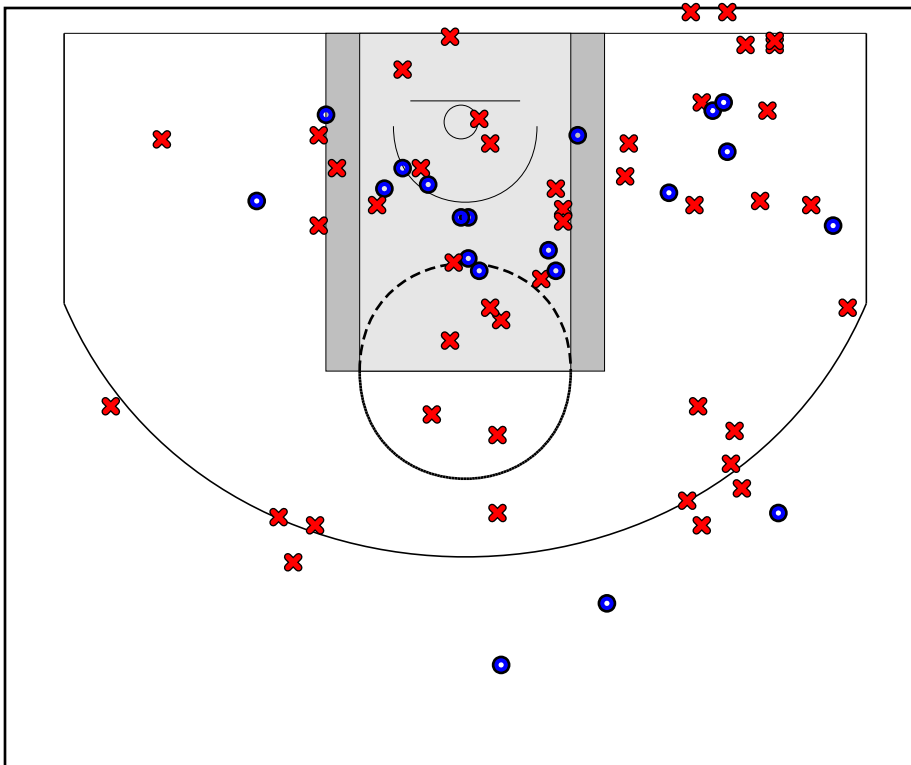

Game Summary Comparison

Statistic	Britannia 2013-2014	Notre Dame 2013-2014
Points	59	67
<i>Field Goals</i>	21 / 69	27 / 81
<i>2 Point</i>	18 / 52	23 / 70
<i>3 Point</i>	3 / 17	4 / 11
<i>Free Throws</i>	14 / 27	9 / 21
Assists	16	0
Rebounds	35	40
<i>Offensive</i>	16	18
<i>Defensive</i>	19	22
Blocks	2	0
Steals	8	11
Deflections	0	0
Turnovers	10	9
Charges Taken	0	0
Personal Fouls	13	18

Britannia 2013-2014