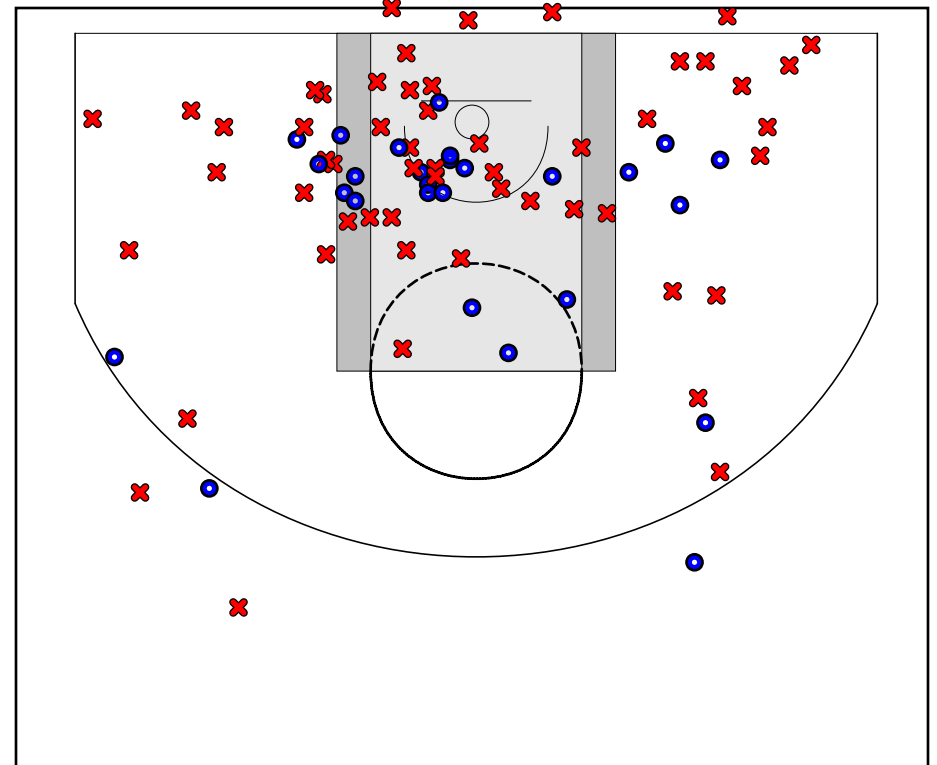

Notre Dame 2013-2014