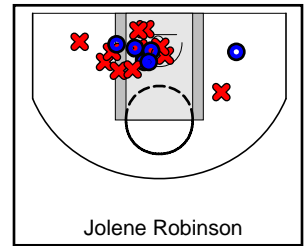

#	Name	G	MIN	FGM	FGA	FG%	2PM	2PA	2P%	3PM	3PA	3P%	FTM	FTA	FT%	OREB	DREB	REB	AST	STL	BLK	DEF	TO	PF	CHG	PM	PTS
4	Lauren Bondi	1	38	7	24	.292	4	17	.235	3	7	.429	1	8	.125	1	0	1	0	2	0	0	2	1	0	8	18
5	Casey Jarin	1	18	0	2	.000	0	2	.000	0	0	.000	0	0	.000	2	0	2	0	0	0	0	2	2	0	-3	0
7	Jea Exconde	0	0	0	0	.000	0	0	.000	0	0	.000	0	0	.000	0	0	0	0	0	0	0	0	0	0	0	0
8	Marielle Santos	0	0	0	0	.000	0	0	.000	0	0	.000	0	0	.000	0	0	0	0	0	0	0	0	0	0	0	0
9	Christina Will	1	30	3	10	.300	3	9	.333	0	1	.000	1	2	.500	6	5	11	0	1	0	0	1	4	0	17	7
10	Jolene Robinson	1	26	7	19	.368	7	19	.368	0	0	.000	3	7	.429	4	3	7	0	1	0	0	1	1	0	13	17
11	Alex Vigna	1	33	1	3	.333	0	1	.000	1	2	.500	0	0	.000	0	3	3	0	1	0	0	1	2	0	-4	3
12	Trisha Francia	1	34	9	23	.391	9	22	.409	0	1	.000	4	4	1.000	4	9	13	0	4	0	0	0	3	0	5	22
13	Erica Busto	0	0	0	0	.000	0	0	.000	0	0	.000	0	0	.000	0	0	0	0	0	0	0	0	0	0	0	0
14	Melissa D'Elia	1	14	0	0	.000	0	0	.000	0	0	.000	0	0	.000	1	2	3	0	2	0	0	1	5	0	4	0
15	Mckenzie Hutchison	0	0	0	0	.000	0	0	.000	0	0	.000	0	0	.000	0	0	0	0	0	0	0	0	0	0	0	0
	TEAM	1	0	0	0	.000	0	0	.000	0	0	.000	0	0	.000	0	0	0	0	0	0	0	1	0	0	0	0
	TOTALS	1	40	27	81	.333	23	70	.329	4	11	.364	9	21	.429	18	22	40	0	11	0	0	9	18	0	8	67