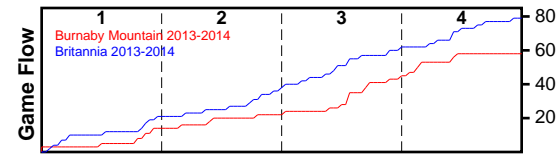

Britannia 2013-2014

1/16/14 Burnaby Mountain 2013-2014 at Britannia 2013-

	1	2	3	4	T
Burnaby Mountain	14	8	21	15	58
Britannia 2013-	21	15	24	19	79

#	Name	G	MIN	FGM	FGA	FG%	2PM	2PA	2P%	3PM	3PA	3P%	FTM	FTA	FT%	OREB	DREB	REB	AST	STL	BLK	DEF	TO	PF	CHG	PM	PTS
5	Angela Ngo	1	8	2	3	.667	2	3	.667	0	0	.000	0	0	.000	1	1	2	1	0	0	0	0	0	0	-10	4
6	Julian Duong	1	36	9	26	.346	6	15	.400	3	11	.273	0	1	.000	1	5	6	7	2	1	0	2	1	0	30	21
7	Naomi Morcilla	1	37	8	19	.421	6	14	.429	2	5	.400	0	0	.000	2	7	9	4	3	0	0	4	0	0	28	18
8	Jeanne D'Arc Le	1	38	6	10	.600	5	8	.625	1	2	.500	0	0	.000	1	2	3	5	5	0	0	0	1	0	24	13
9	Leena Yamaguchi	1	33	5	17	.294	5	17	.294	0	0	.000	0	5	.000	1	5	6	5	4	0	0	4	1	0	21	10
15	Lilin Zhang	1	7	2	5	.400	1	4	.250	1	1	1.000	0	0	.000	0	0	0	0	0	0	0	0	0	0	-6	5
21	Lauren Powell	1	29	3	10	.300	3	9	.333	0	1	.000	0	2	.000	11	2	13	2	0	1	0	3	3	0	23	6
23	Alison Lum	1	4	1	1	1.000	0	0	.000	1	1	1.000	0	0	.000	0	1	1	0	0	0	0	0	1	0	9	3
25	Amanda Young	0	0	0	0	.000	0	0	.000	0	0	.000	0	0	.000	0	0	0	0	0	0	0	0	0	0	0	0
32	Christina Hoang	1	8	0	1	.000	0	1	.000	0	0	.000	0	0	.000	0	0	0	0	0	0	0	0	0	0	-3	0
33	Emily Li	1	4	0	0	.000	0	0	.000	0	0	.000	0	0	.000	0	0	0	0	0	0	0	0	0	0	4	0
	TEAM	1	0	0	0	.000	0	0	.000	0	0	.000	0	0	.000	0	0	0	0	0	0	0	1	0	0	0	0
	TOTALS	1	40	36	92	.391	28	71	.394	8	21	.381	0	8	.000	17	23	40	24	14	2	0	14	7	0	21	80